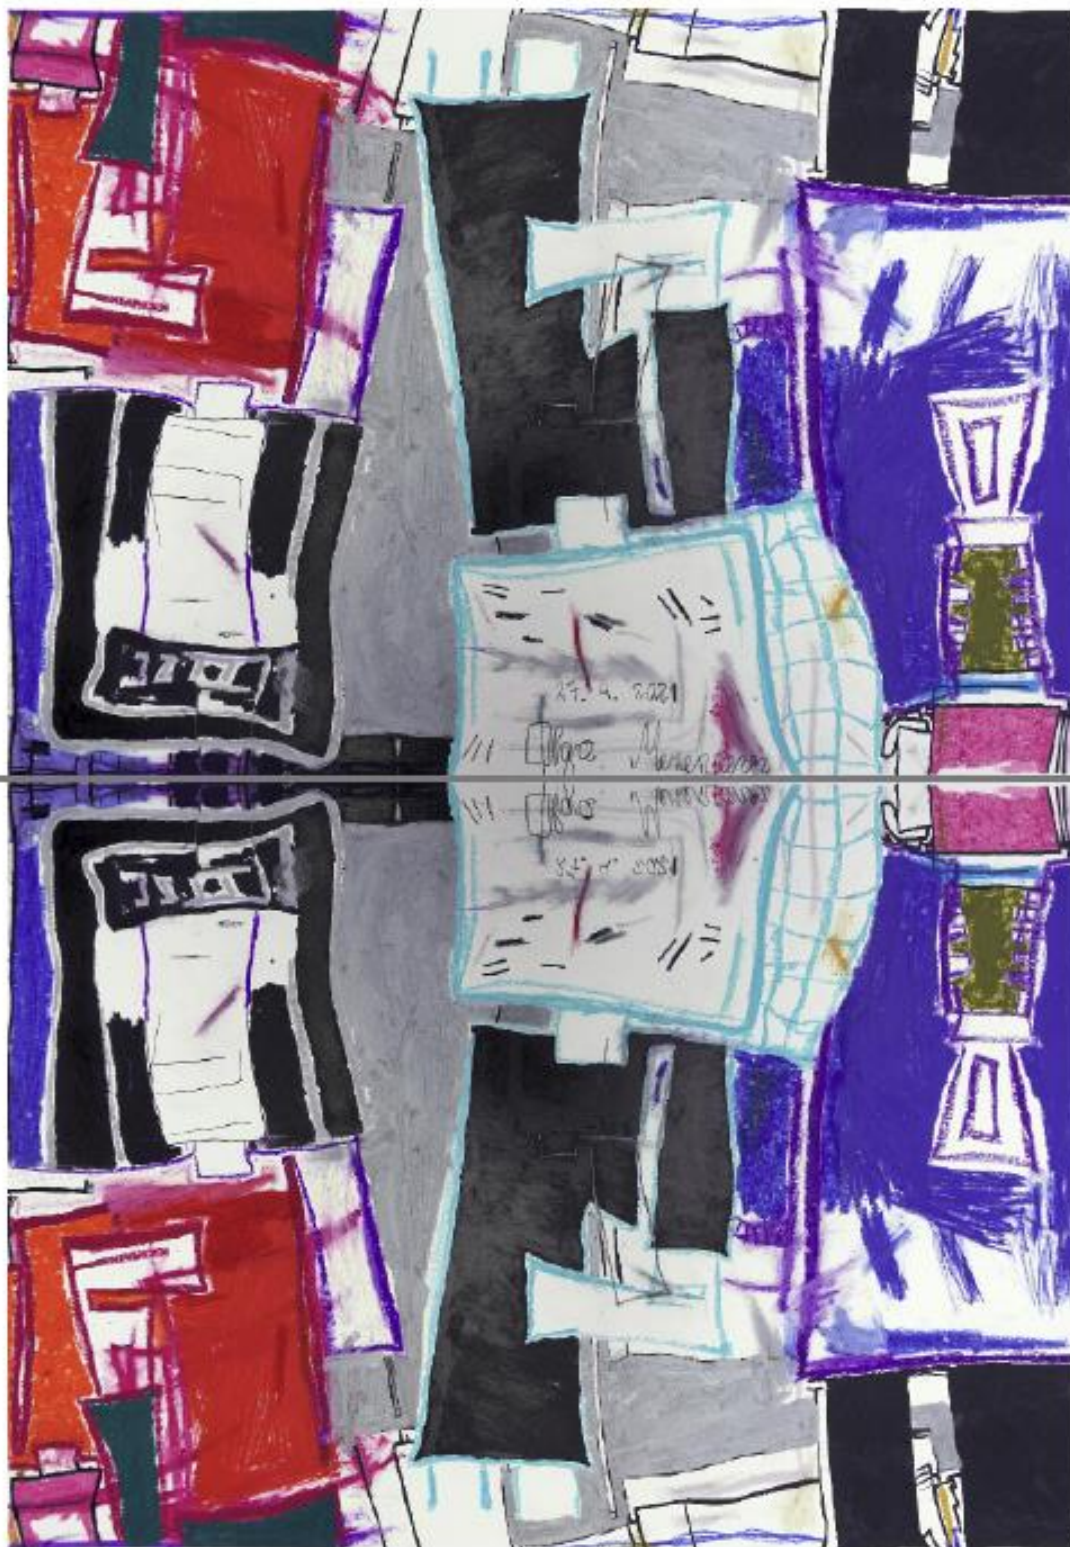

PRESS RELEASE

GALERIE ART CRU BERLIN · ORANIENBURGER STRASSE 27 · 10117 BERLIN-MITTE
0049 (0)30 / 24 35 73 14 · GALERIE@ART-CRU.DE · WWW.ART-CRU.DE

Olga Mezenceva, untitled, 2021, oil pastel, fineliner, colored pencil, marker on paper, 43x61 (*mirrored*)

Trägerverein:
PS-Art e.V. Berlin
Oranienburger Straße 27
10117 Berlin-Mitte

Vorstand:
Dr. Ivan Nenchev, Norbert Prochnow
Maren Rabe, Andrea Siebert
Renate Lühr

Spendenkonto:
Bank für Sozialwirtschaft
IBAN: DE42100205000001082600
BIC: BFSWDE33BER