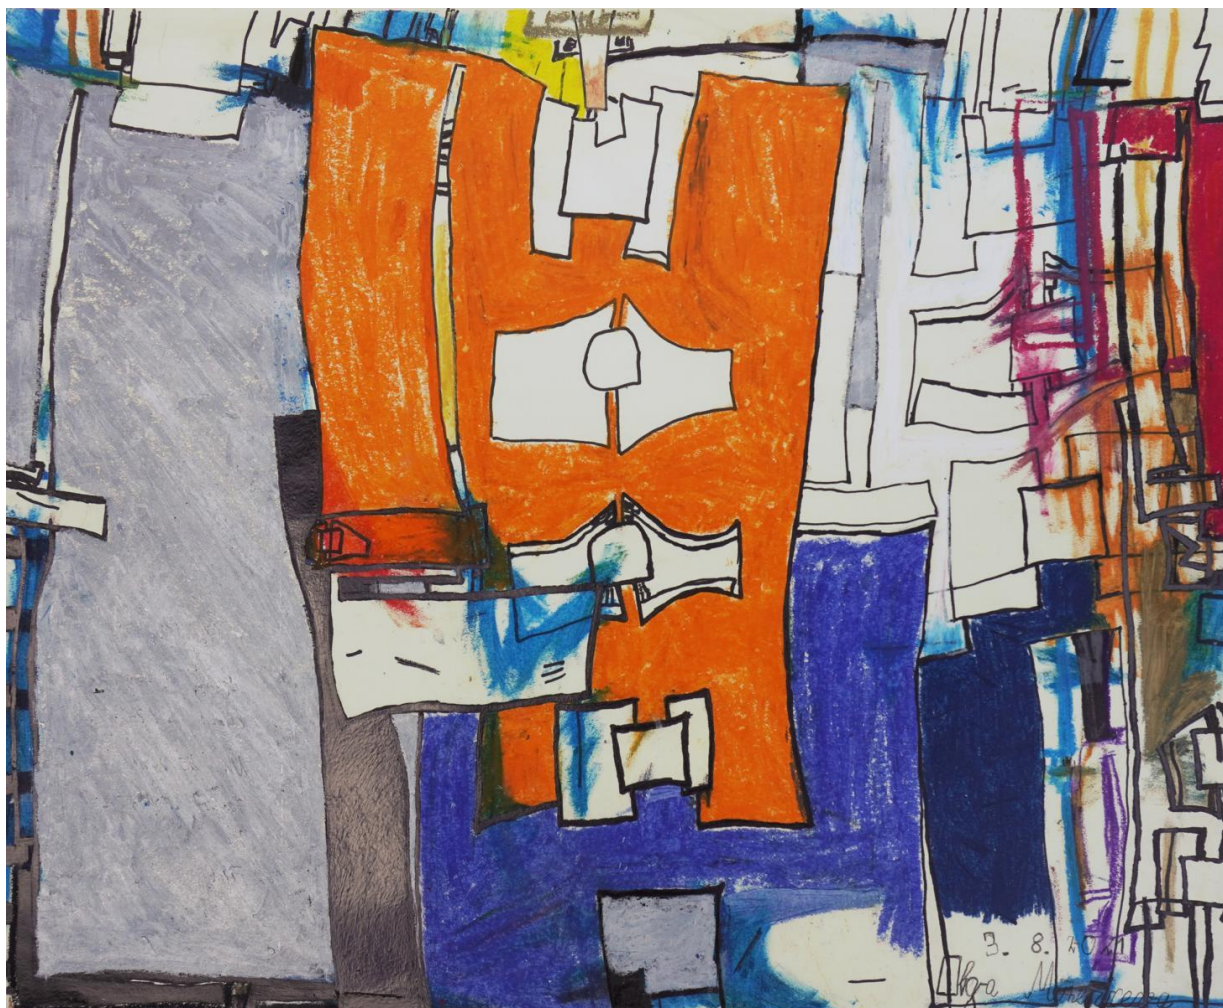

PRESS RELEASE

GALERIE ART CRU BERLIN · ORANIENBURGER STRASSE 27 · 10117 BERLIN-MITTE
0049 (0)30 / 24 35 73 14 · GALERIE@ART-CRU.DE · WWW.ART-CRU.DE

For printable image material please contact: galerie@art-cru.de

Olga Mezenceva, untitled, oil pastel, fineliner, colored pencil, marker on paper, 50x65

Trägerverein:
PS-Art e.V. Berlin
Oranienburger Straße 27
10117 Berlin-Mitte

Vorstand:
Dr. Ivan Nenchev, Norbert Prochnow
Maren Rabe, Andrea Siebert
Renate Lühr

Spendenkonto:
Bank für Sozialwirtschaft
IBAN: DE42100205000001082600
BIC: BFSWDE33BER